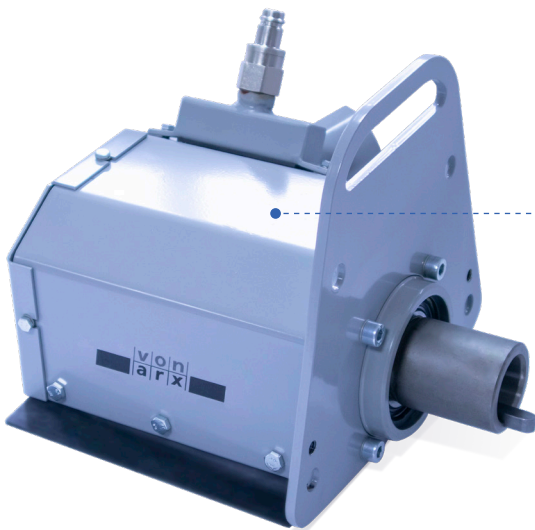

SF DTF 25

Side attachment unit **707534**

Field of application

The **SF DTF 25** side attachment unit allows to significantly decrease DTF 25 SH machines working distance from the wall.
The drum is not included.

Physical parameters

Weight kg / lbs	15 / 33
Dimensions mm / inch	320×215×200 / 13×8.5×8

Key features

Working width	87 mm / 3.5"
Distance to wall	10 mm / 0.39"
Cooling	Water

⚠ Attention!

It is not possible to run the side attachment unit at the same time with the main diamond drum.