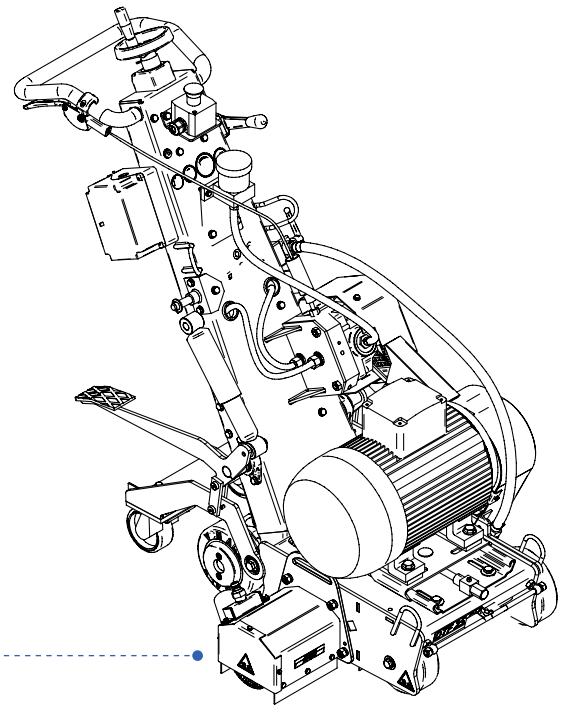

SF DTF 25

Side attachment unit **707534**

Field of application

The **SF DTF 25** side attachment unit allows to significantly decrease DTF 25 SH machines working distance from the wall.
The drum is not included.

Physical parameters

Weight kg / lbs	15 / 33
Dimensions mm / inch	320×215×200 / 13×8.5×8

Key features

Working width	87 mm / 3.5"
Distance to wall	10 mm / 0.39"
Cooling	Water

⚠ Attention!

It is not possible to run the side attachment unit at the same time with the main diamond drum.